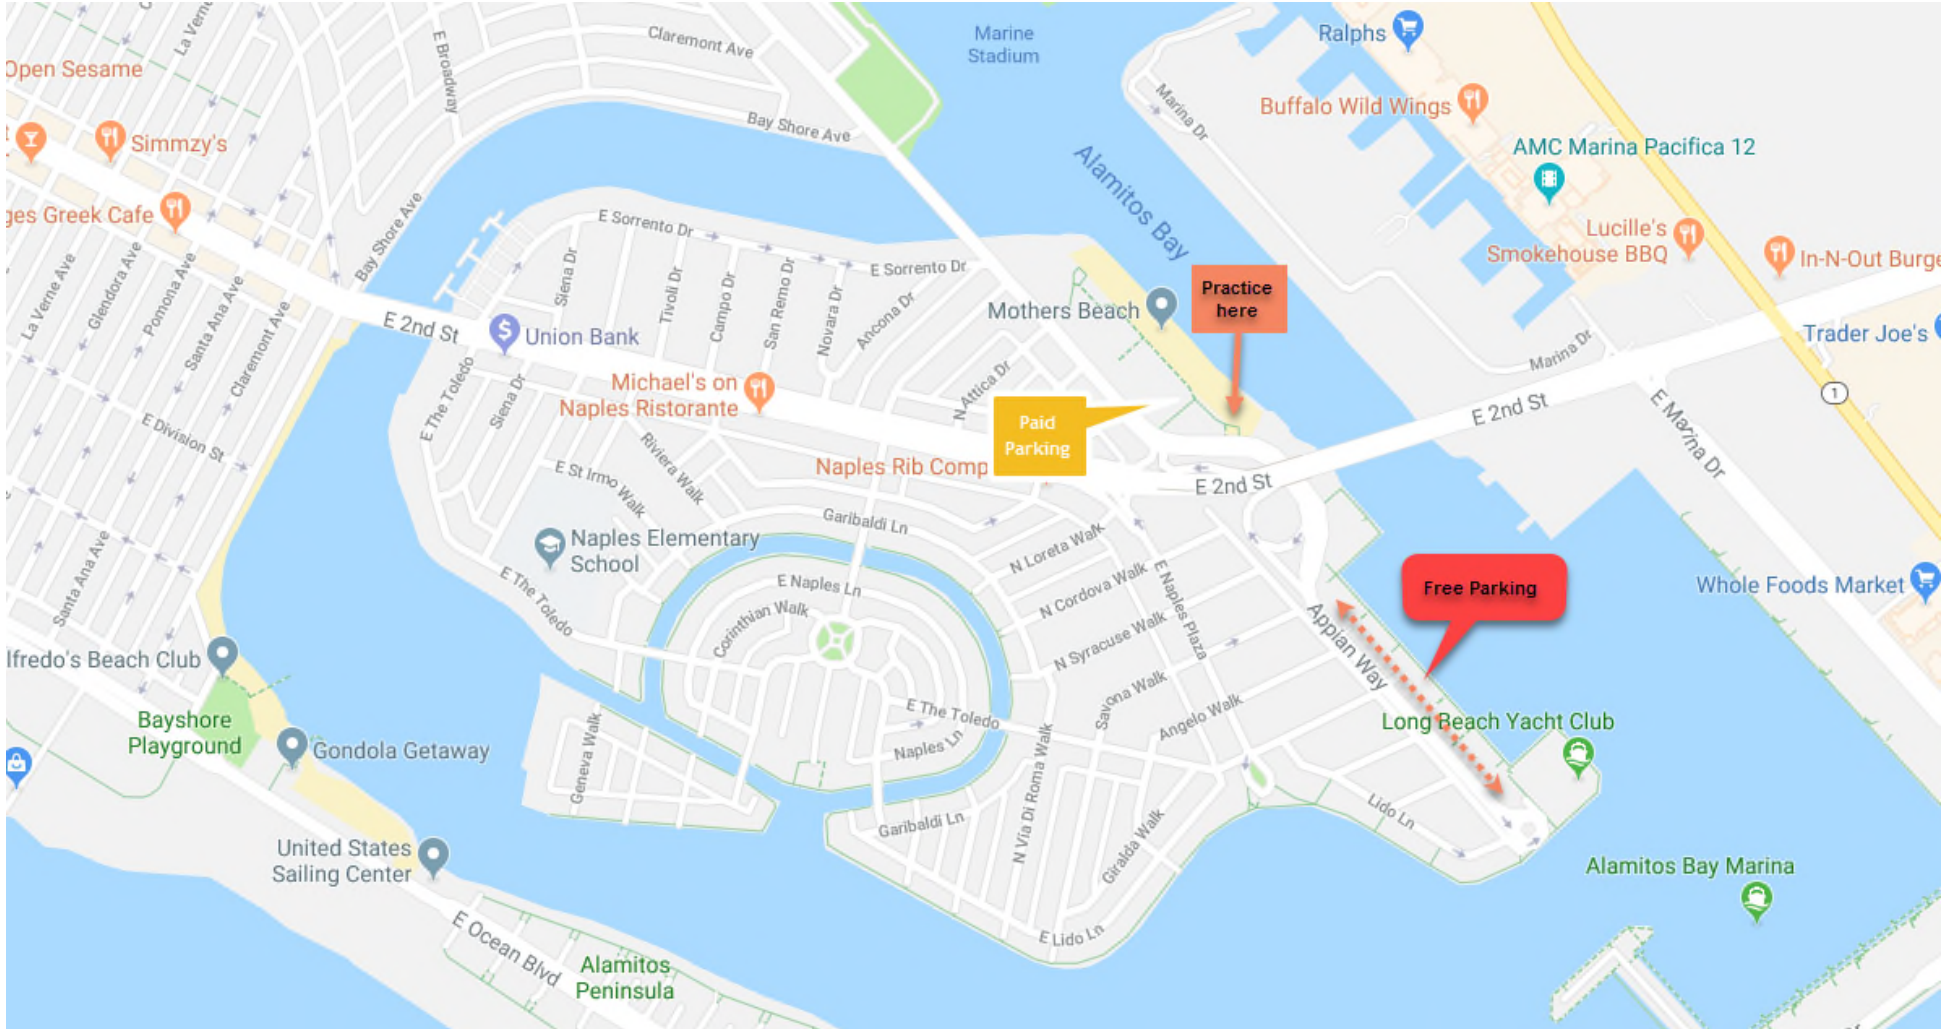

# Mother's Beach – Marine Park

5839 E Appian Way Long Beach, CA 90802

## Kaiser Permanente DragonFit

Practice from 7:30 am – 9:30 am PST, Saturdays

Note the PRACTICE AREA in orange, near the sand. Photos are included on the next page.

There is PAID PARKING (starts the clock at 8 am) near the practice area. OR you can park in the Boy Scout lot which is a FREE, but 2 block away.

We practice near this sandy area. You can see the boats in this pic

We will be set up in the grass area (behind the sandy area, near the street)

From the beach view above, you can see the PAID parking lot on the right.